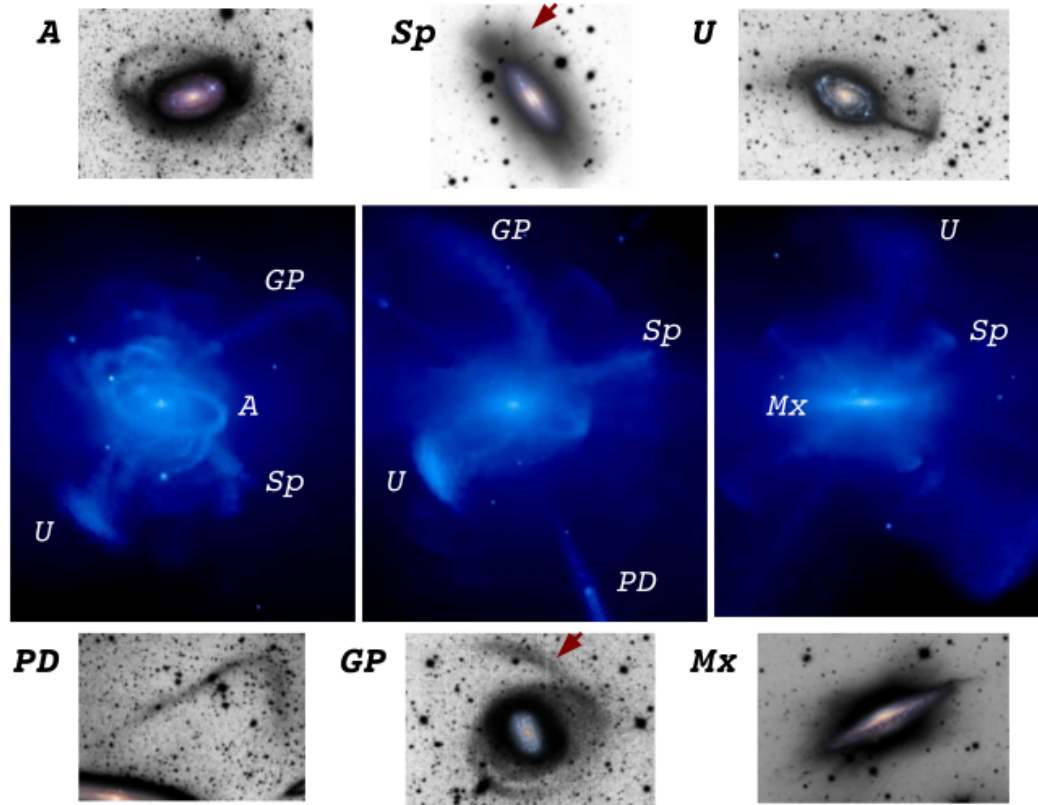

Stellar Tidal Streams as Cosmological Diagnostics

The first systematic study of stellar tidal streams compared to simulations.

PANEL 1