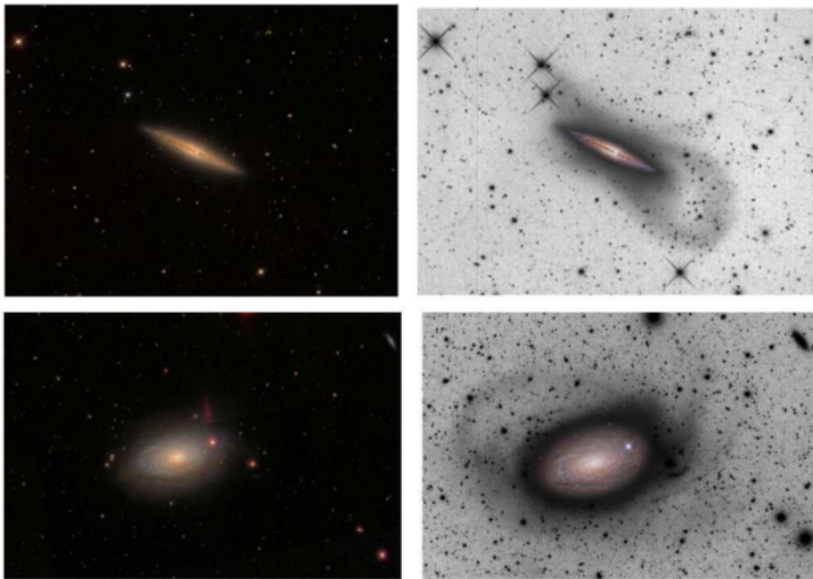

Stellar Tidal Streams as Cosmological Diagnostics

The first systematic study of stellar tidal streams compared to simulations.

PANEL 1